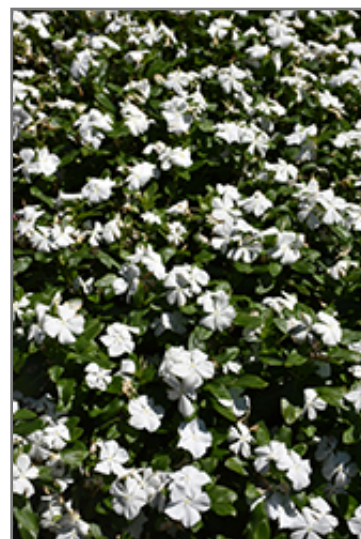

Titan Pure White Vinca flowers
Photo courtesy of NetPS Plant Finder