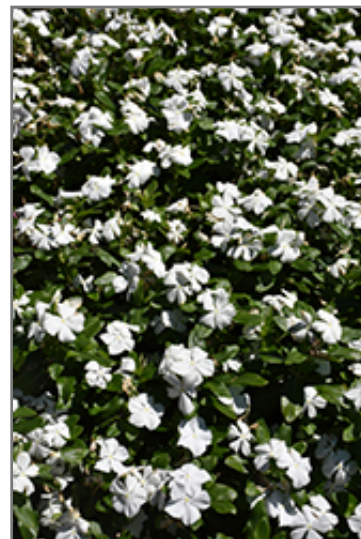

Titan Pure White Vinca flowers
Photo courtesy of NetPS Plant Finder