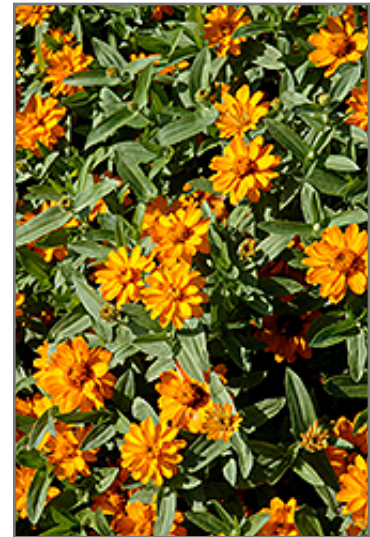

Profusion Double Golden Zinnia features bold gold pincushion flowers at the ends of the stems from mid spring to late summer. The flowers are excellent for cutting. Its pointy leaves remain green in color throughout the season.

Landscape Attributes

Profusion Double Golden Zinnia is an herbaceous annual with an upright spreading habit of growth. Its medium texture blends into the garden, but can always be balanced by a couple of finer or coarser plants for an effective composition.

This is a relatively low maintenance plant. Trim off the flower heads after they fade and die to encourage more blooms late into the season. It is a good choice for attracting butterflies and hummingbirds to your yard. It has no significant negative characteristics.

Profusion Double Golden Zinnia flowers
Photo courtesy of NetPS Plant Finder

Profusion Double Golden Zinnia
flowers
Photo courtesy of NetPS Plant Finder

Planting & Growing

Profusion Double Golden Zinnia will grow to be about 14 inches tall at maturity, with a spread of 18 inches. When grown in masses or used as a bedding plant, individual plants should be spaced approximately 14 inches apart. Its foliage tends to remain dense right to the ground, not requiring facer plants in front. This fast-growing annual will normally live for one full growing season, needing replacement the following year.